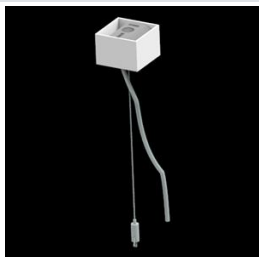

Product: X-LINE PRO COMPACT 2000/4000 PLX-T/PLX E 04 840 LINE / L-1128MM

Index: 19.4437.3921.04

Description

Light fitting made out of aluminium profile. Simple luminaire construction (no mounting plates or LED plates). LEDs in the standard version are mounted by inserting them into the slot in the middle of the profile. Direct-indirect (up&down) light distribution. Available optical systems: PMMA opal diffuser (PLX), microprismatic PMMA (Micro-PRM). Diffuser used for indirect light distribution (at the top of the luminaire) available only in the PLX-T version (transparent PMMA). The luminaire is available in a line version. Available colors: anodized aluminum, black RAL 9005, white RAL 9016 or any color from the RAL palette on request. Gray, white or black polycarbonate end caps. Plastic plate (HIPS) masking the electronics compartment (only in luminaires with direct distribution). Possibility to use an aluminum snap-on aluminum cover and increase the IP rating to IP40. The use of luminaires typically for offices, public utility rooms, communication / common areas in multi-family buildings.

Mechanical data

Assembly	surface mounted on slings using accessories
Material	aluminum
Color	RAL 9005 (black)
Diffuser	PLX-T/PLX (transparent PMMA/PMMA opal) [up/down]
Impact resistant	IK04
Dimensions [mm]	1128 x 60 x 72

A graph of light

Accessories

Index 6E1-500KW041P-3

Name SUSPENSION NEW TYPE-A 04
LENGHT 1,5M WIRE 3X 1-POINT

Index 19.3272.1205.00

Name SUSPENSION NEW TYPE-E
LENGHT-1,5 METER WITHOUT
WIRE 1-POINT

Index 19.2118.0004.04