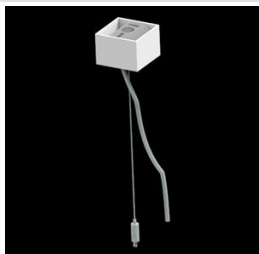

Product: X-LINE PRO COMPACT 2000/4000 PLX-T/PLX E 24 830 LINE / L-1128MM

Index: 19.4437.3911.24

Description

Light fitting made out of aluminium profile. Simple luminaire construction (no mounting plates or LED plates). LEDs in the standard version are mounted by inserting them into the slot in the middle of the profile. Direct-indirect (up&down) light distribution. Available optical systems: PMMA opal diffuser (PLX), microprismatic PMMA (Micro-PRM). Diffuser used for indirect light distribution (at the top of the luminaire) available only in the PLX-T version (transparent PMMA). The luminaire is available in a line version. Available colors: anodized aluminum, black RAL 9005, white RAL 9016 or any color from the RAL palette on request. Gray, white or black polycarbonate end caps. Plastic plate (HIPS) masking the electronics compartment (only in luminaires with direct distribution). Possibility to use an aluminum snap-on aluminum cover and increase the IP rating to IP40. The use of luminaires typically for offices, public utility rooms, communication / common areas in multi-family buildings.

Mechanical data

Assembly	surface mounted on slings using accessories
Material	aluminum
Color	anodised aluminum
Diffuser	PLX-T/PLX (transparent PMMA/PMMA opal) [up/down]
Impact resistant	IK04
Dimensions [mm]	1128 x 60 x 72

A graph of light

Accessories

Index 6E1-500KWAN1P-3

Name SUSPENSION NEW TYPE-A 24
LENGHT 1,5M WIRE 3X 1-POINT

Index 19.3272.1205.00

Name SUSPENSION NEW TYPE-E
LENGHT-1,5 METER WITHOUT
WIRE 1-POINT

Index 19.2118.0004.24