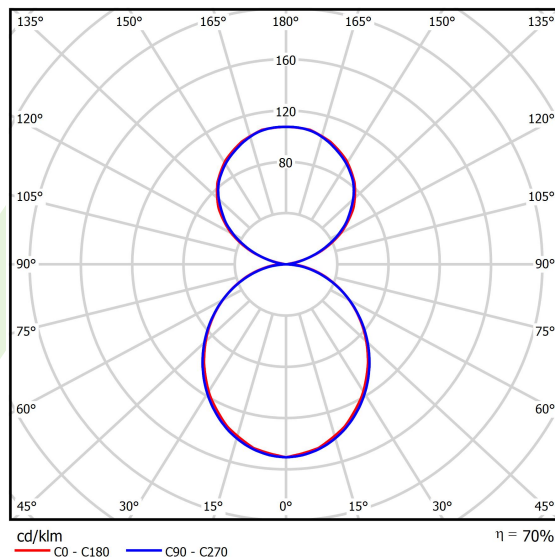

Mechanical data

Assembly	surface mounted on slings using accessories
Material	aluminum
Color	anodised aluminum
Diffuser	PLX-T/PLX (transparent PMMA/PMMA opal) [up/down]
Impact resistant	IK04
Dimensions [mm]	1128 x 60 x 72

A graph of light