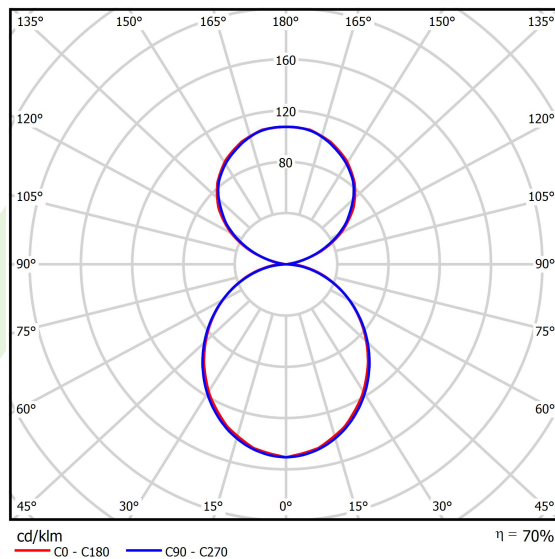

Mechanical data

Assembly	surface mounted on slings using accessories
Material	aluminum
Color	RAL 9016 (white)
Diffuser	PLX-T/PLX (transparent PMMA/PMMA opal) [up/down]
Impact resistant	IK04
Dimensions [mm]	848 x 60 x 72

A graph of light