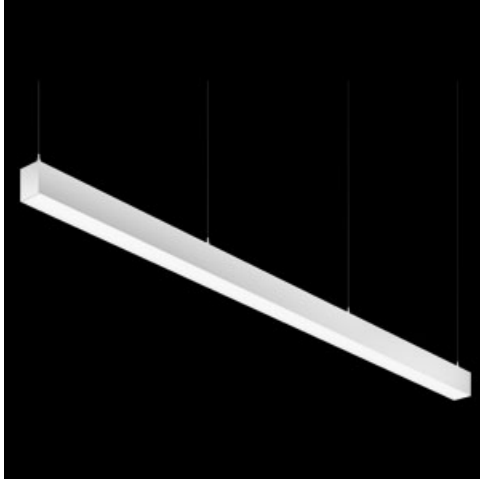

Product: X-LINE PRO COMPACT 1000/2000 PLX-T/PLX E 34 840 LINE / L-568MM

Index: 19.4437.3721.34

Description

Light fitting made out of aluminium profile. Simple luminaire construction (no mounting plates or LED plates). LEDs in the standard version are mounted by inserting them into the slot in the middle of the profile. Direct-indirect (up&down) light distribution. Available optical systems: PMMA opal diffuser (PLX), microprismatic PMMA (Micro-PRM). Diffuser used for indirect light distribution (at the top of the luminaire) available only in the PLX-T version (transparent PMMA). The luminaire is available in a line version. Available colors: anodized aluminum, black RAL 9005, white RAL 9016 or any color from the RAL palette on request. Gray, white or black polycarbonate end caps. Plastic plate (HIPS) masking the electronics compartment (only in luminaires with direct distribution). Possibility to use an aluminum snap-on aluminum cover and increase the IP rating to IP40. The use of luminaires typically for offices, public utility rooms, communication / common areas in multi-family buildings.

Product information

Category	Compact
Family	X-LINE PRO COMPACT UP&DOWN LINE
Name	X-LINE PRO COMPACT 1000/2000 PLX-T/PLX E 34 840 LINE / L-568MM
Index	19.4437.3721.34
EAN	5902107521424

Light and electrical data

Mechanical data

Assembly	surface mounted on slings using accessories
Material	aluminum
Color	RAL 9016 (white)
Diffuser	PLX-T/PLX (transparent PMMA/PMMA opal) [up/down]
Impact resistant	IK04
Dimensions [mm]	568 x 60 x 72