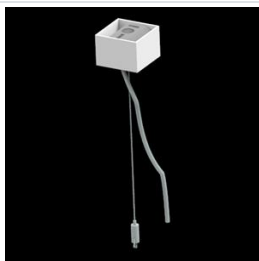

Accessories

Index 6E1-500KWAN1P-5

Name SUSPENSION NEW TYPE-A 24
LENGHT 1,5M WIRE 5X 1-POINT