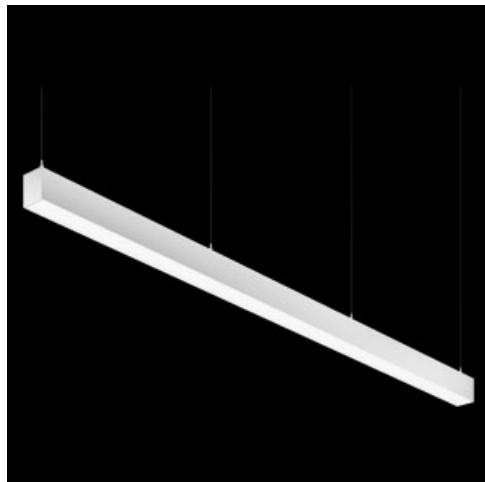

**Product:** X-LINE PRO COMPACT 8000 MICRO-PRM EDD 24 840 LINE / L-2250MM

**Index:** 19.4437.2523.24

## Description

Light fitting made out of aluminium profile. Simple luminaire construction (no mounting plates or LED plates). LEDs in the standard version are mounted by inserting them into the slot in the middle of the profile. Direct (down) light distribution. Available optical systems: PMMA opal diffuser (PLX), microprismatic PMMA (Micro-PRM). The luminaire is available in a line version. Available colors: anodized aluminum, black RAL 9005, white RAL 9016 or any color from the RAL palette on request. Gray, white or black polycarbonate end caps. Plastic (HIPS) or aluminium plate masking the electronics compartment (only in luminaires with direct distribution). Possibility to use an aluminum snap-on aluminum cover and increase the IP rating to IP40. The use of luminaires typically for offices, public utility rooms, communication / common areas in multi-family buildings.

**Mechanical data**

Assembly	directly mounted to ceiling construction or surface mounted on slings using accessories
Material	aluminum
Color	anodised aluminum
Diffuser	Micro-PRM (micro-prismatic diffuser PMMA)
Impact resistant	IK04
Dimensions [mm]	2250 x 60 x 72