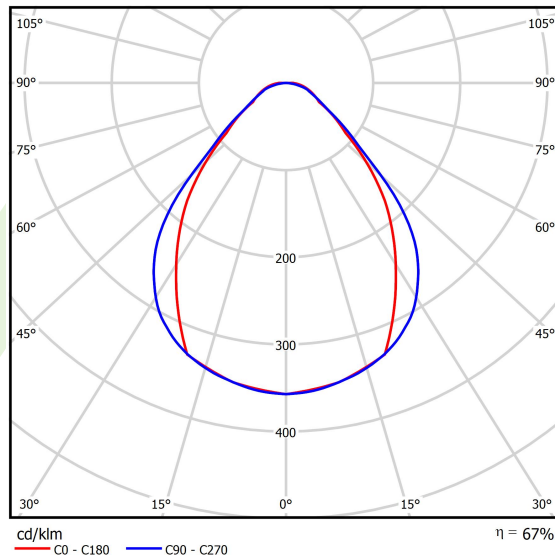

## Light and electrical data

Light source	<b>LED</b>
Luminous flux LED [lm]	<b>8916</b>
LED power [W]	<b>44,4</b>
Luminaire luminous flux [lm]	<b>6000,5</b>
Power of luminaire [W]	<b>50,5</b>
Luminaire's light efficiency [lm/W]	<b>118,8</b>
Color of the light [K]	<b>4000</b>
CRI	<b>&gt;80</b>
SDCM (LED sources)	<b>3</b>
Beam angle [°]	<b>(C0-C180) / (C90-C270) - 79,4° / 87,8°</b>
Photobiological risk class (IEC/EN 62471)	<b>RG0</b>
Protection against electric shock	<b>I</b>
Protection degree	<b>IP40</b>
Voltage	<b>220..240 V, 50..60 Hz</b>
Lifetime of LED sources [h]	<b>90000</b>
Lx/By	<b>L80/B10</b>
Operating temperature range [°C]	<b>5 ÷ 35</b>
Driver	<b>DIM DALI (EDD)</b>
Power factor cos φ	<b>&gt;0,95</b>
Circuit load capacity	<b>14 (B10), 23 (B16), 22 (C10), 35 (C16)</b>

**A graph of light**