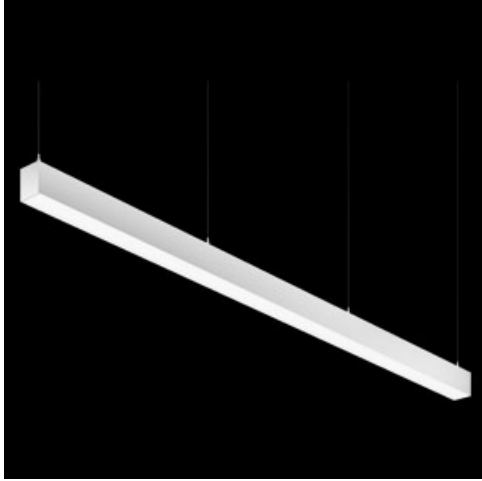

**Product:** X-LINE PRO COMPACT 8000 MICRO-PRM EDD 04 840 LINE / L-2250MM

**Index:** 19.4437.2523.04

## Description

Light fitting made out of aluminium profile. Simple luminaire construction (no mounting plates or LED plates). LEDs in the standard version are mounted by inserting them into the slot in the middle of the profile. Direct (down) light distribution. Available optical systems: PMMA opal diffuser (PLX), microprismatic PMMA (Micro-PRM). The luminaire is available in a line version. Available colors: anodized aluminum, black RAL 9005, white RAL 9016 or any color from the RAL palette on request. Gray, white or black polycarbonate end caps. Plastic (HIPS) or aluminium plate masking the electronics compartment (only in luminaires with direct distribution). Possibility to use an aluminum snap-on aluminum cover and increase the IP rating to IP40. The use of luminaires typically for offices, public utility rooms, communication / common areas in multi-family buildings.

**Mechanical data**

Assembly	directly mounted to ceiling construction or surface mounted on slings using accessories
Material	aluminum
Color	RAL 9005 (black)
Diffuser	Micro-PRM (micro-prismatic diffuser PMMA)
Impact resistant	IK04
Dimensions [mm]	2250 x 60 x 72