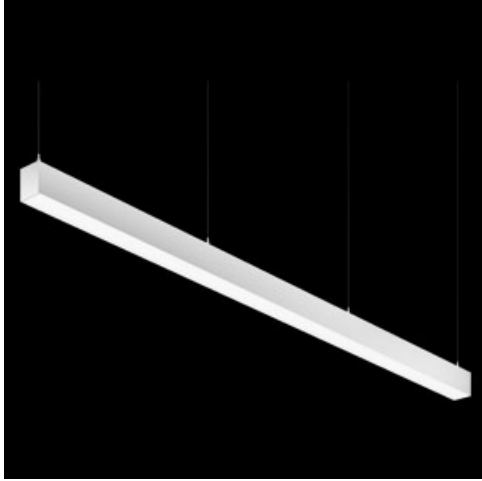

Product: X-LINE PRO COMPACT 8000 MICRO-PRM E 24 840 LINE / L-2250MM

Index: 19.4437.2521.24

Description

Light fitting made out of aluminium profile. Simple luminaire construction (no mounting plates or LED plates). LEDs in the standard version are mounted by inserting them into the slot in the middle of the profile. Direct (down) light distribution. Available optical systems: PMMA opal diffuser (PLX), microprismatic PMMA (Micro-PRM). The luminaire is available in a line version. Available colors: anodized aluminum, black RAL 9005, white RAL 9016 or any color from the RAL palette on request. Gray, white or black polycarbonate end caps. Plastic (HIPS) or aluminium plate masking the electronics compartment (only in luminaires with direct distribution). Possibility to use an aluminum snap-on aluminum cover and increase the IP rating to IP40. The use of luminaires typically for offices, public utility rooms, communication / common areas in multi-family buildings.

Mechanical data

Assembly	directly mounted to ceiling construction or surface mounted on slings using accessories
Material	aluminum
Color	anodised aluminum
Diffuser	Micro-PRM (micro-prismatic diffuser PMMA)
Impact resistant	IK04
Dimensions [mm]	2250 x 60 x 72