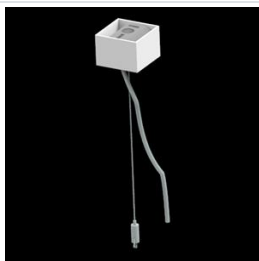

Accessories

Index 6E1-500KW341P-5

Name SUSPENSION NEW TYPE-A 34
LENGHT 1,5M WIRE 5X 1-POINT