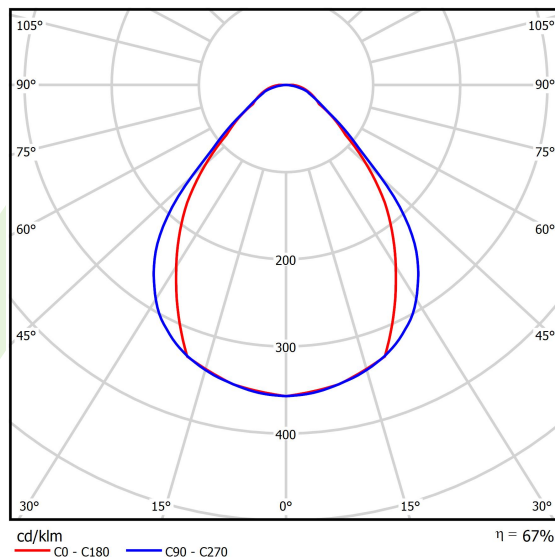

## Light and electrical data

Light source	<b>LED</b>
Luminous flux LED [lm]	<b>8560</b>
LED power [W]	<b>44,4</b>
Luminaire luminous flux [lm]	<b>5760,9</b>
Power of luminaire [W]	<b>50,5</b>
Luminaire's light efficiency [lm/W]	<b>114,1</b>
Color of the light [K]	<b>3000</b>
CRI	<b>&gt;80</b>
SDCM (LED sources)	<b>3</b>
Beam angle [°]	<b>(C0-C180) / (C90-C270) - 79,4° / 87,8°</b>
Photobiological risk class (IEC/EN 62471)	<b>RG0</b>
Protection against electric shock	<b>I</b>
Protection degree	<b>IP40</b>
Voltage	<b>220..240 V, 50..60 Hz</b>
Lifetime of LED sources [h]	<b>90000</b>
Lx/By	<b>L80/B10</b>
Operating temperature range [°C]	<b>5 ÷ 35</b>
Driver	<b>DIM DALI (EDD)</b>
Power factor cos φ	<b>&gt;0,95</b>
Circuit load capacity	<b>14 (B10), 23 (B16), 22 (C10), 35 (C16)</b>

**A graph of light**