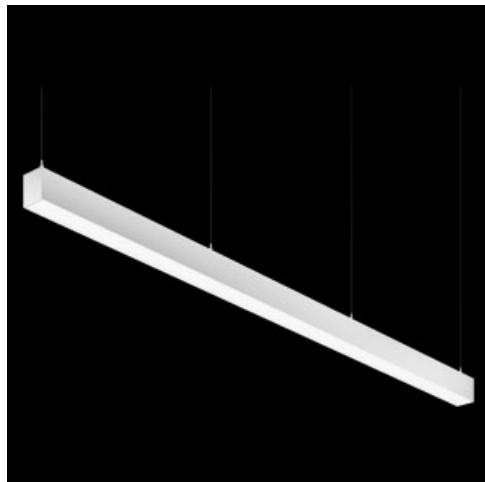

**Product:** X-LINE PRO COMPACT 8000 MICRO-PRM EDD 34 830 LINE / L-2250MM

**Index:** 19.4437.2513.34

## Description

Light fitting made out of aluminium profile. Simple luminaire construction (no mounting plates or LED plates). LEDs in the standard version are mounted by inserting them into the slot in the middle of the profile. Direct (down) light distribution. Available optical systems: PMMA opal diffuser (PLX), microprismatic PMMA (Micro-PRM). The luminaire is available in a line version. Available colors: anodized aluminum, black RAL 9005, white RAL 9016 or any color from the RAL palette on request. Gray, white or black polycarbonate end caps. Plastic (HIPS) or aluminium plate masking the electronics compartment (only in luminaires with direct distribution). Possibility to use an aluminum snap-on aluminum cover and increase the IP rating to IP40. The use of luminaires typically for offices, public utility rooms, communication / common areas in multi-family buildings.

**Mechanical data**

Assembly	directly mounted to ceiling construction or surface mounted on slings using accessories
Material	aluminum
Color	RAL 9016 (white)
Diffuser	Micro-PRM (micro-prismatic diffuser PMMA)
Impact resistant	IK04
Dimensions [mm]	2250 x 60 x 72