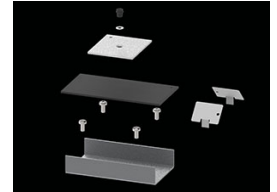

Index 19.2118.0003.04

Name X-LINE PRO COMPACT LINE L-
DOWN MIDDLE SET 04