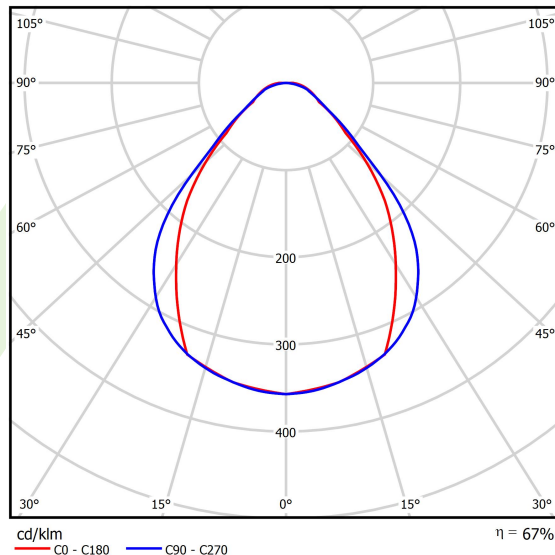

Mechanical data

Assembly	directly mounted to ceiling construction or surface mounted on slings using accessories
Material	aluminum
Color	RAL 9005 (black)
Diffuser	Micro-PRM (micro-prismatic diffuser PMMA)
Impact resistant	IK04
Dimensions [mm]	2250 x 60 x 72

A graph of light