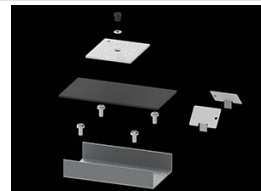

Product: X-LINE PRO COMPACT 6000 MICRO-PRM E 34 840 LINE / L-1690MM

Index: 19.4437.2421.34

Description

Light fitting made out of aluminium profile. Simple luminaire construction (no mounting plates or LED plates). LEDs in the standard version are mounted by inserting them into the slot in the middle of the profile. Direct (down) light distribution. Available optical systems: PMMA opal diffuser (PLX), microprismatic PMMA (Micro-PRM). The luminaire is available in a line version. Available colors: anodized aluminum, black RAL 9005, white RAL 9016 or any color from the RAL palette on request. Gray, white or black polycarbonate end caps. Plastic (HIPS) or aluminium plate masking the electronics compartment (only in luminaires with direct distribution). Possibility to use an aluminum snap-on aluminum cover and increase the IP rating to IP40. The use of luminaires typically for offices, public utility rooms, communication / common areas in multi-family buildings.

Mechanical data

Assembly	directly mounted to ceiling construction or surface mounted on slings using accessories
Material	aluminum
Color	RAL 9016 (white)
Diffuser	Micro-PRM (micro-prismatic diffuser PMMA)
Impact resistant	IK04
Dimensions [mm]	1690 x 60 x 72

A graph of light

Accessories

Index 19.3272.0301.34

Name SUSPENSION NEW TYPE-A 34
LENGHT 1,5M WIRE 3X 1-POINT

Index 19.3272.1205.00

Name SUSPENSION NEW TYPE-E
LENGHT-1,5 METER WITHOUT
WIRE 1-POINT

Index 19.2118.0001.34

Name X-LINE PRO COMPACT LINE L-
DOWN FRONT+END SET 34

Index 19.2118.0003.34

Name X-LINE PRO COMPACT LINE L-
DOWN MIDDLE SET 34

Index 19.2118.0006.34

Name X-LINE PRO COMPACT LINE L-
DOWN SURFACE FRONT+END
SET 34