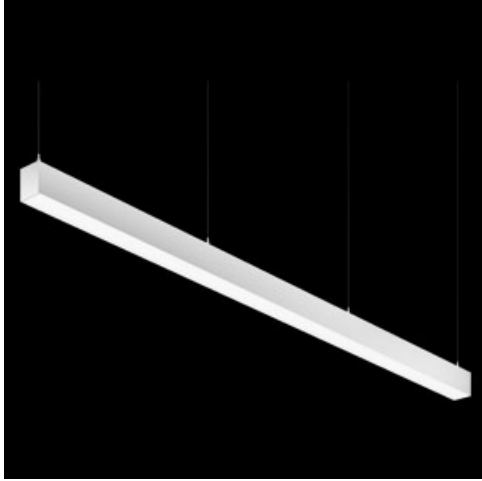

Product: X-LINE PRO COMPACT 6000 MICRO-PRM E 34 840 LINE / L-1690MM

Index: 19.4437.2421.34

Description

Light fitting made out of aluminium profile. Simple luminaire construction (no mounting plates or LED plates). LEDs in the standard version are mounted by inserting them into the slot in the middle of the profile. Direct (down) light distribution. Available optical systems: PMMA opal diffuser (PLX), microprismatic PMMA (Micro-PRM). The luminaire is available in a line version. Available colors: anodized aluminum, black RAL 9005, white RAL 9016 or any color from the RAL palette on request. Gray, white or black polycarbonate end caps. Plastic (HIPS) or aluminium plate masking the electronics compartment (only in luminaires with direct distribution). Possibility to use an aluminum snap-on aluminum cover and increase the IP rating to IP40. The use of luminaires typically for offices, public utility rooms, communication / common areas in multi-family buildings.

Mechanical data

Assembly	directly mounted to ceiling construction or surface mounted on slings using accessories
Material	aluminum
Color	RAL 9016 (white)
Diffuser	Micro-PRM (micro-prismatic diffuser PMMA)
Impact resistant	IK04
Dimensions [mm]	1690 x 60 x 72