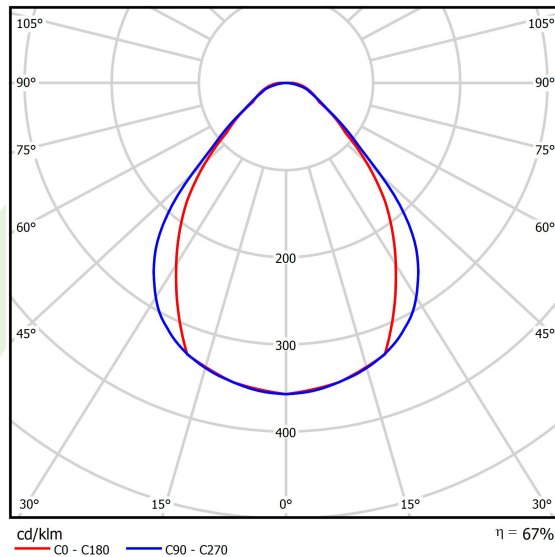

## Light and electrical data

Light source	<b>LED</b>
Luminous flux LED [lm]	<b>6687</b>
LED power [W]	<b>33,3</b>
Luminaire luminous flux [lm]	<b>4500,4</b>
Power of luminaire [W]	<b>37,8</b>
Luminaire's light efficiency [lm/W]	<b>119,1</b>
Color of the light [K]	<b>4000</b>
CRI	<b>&gt;80</b>
SDCM (LED sources)	<b>3</b>
Beam angle [°]	<b>(C0-C180) / (C90-C270) - 79,4° / 87,8°</b>
Photobiological risk class (IEC/EN 62471)	<b>RG0</b>
Protection against electric shock	<b>I</b>
Protection degree	<b>IP40</b>
Voltage	<b>220..240 V, 50..60 Hz</b>
Lifetime of LED sources [h]	<b>90000</b>
Lx/By	<b>L80/B10</b>
Operating temperature range [°C]	<b>5 ÷ 35</b>
Driver	<b>standard on/off (E)</b>
Power factor cos φ	<b>&gt;0,95</b>
Circuit load capacity	<b>15 (B10), 25 (B16), 24 (C10), 38 (C16)</b>

**A graph of light**