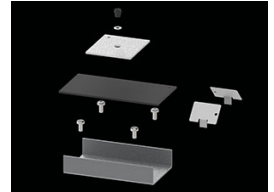

Product: X-LINE PRO COMPACT 6000 MICRO-PRM E 34 830 LINE / L-1690MM

Index: 19.4437.2411.34

Description

Light fitting made out of aluminium profile. Simple luminaire construction (no mounting plates or LED plates). LEDs in the standard version are mounted by inserting them into the slot in the middle of the profile. Direct (down) light distribution. Available optical systems: PMMA opal diffuser (PLX), microprismatic PMMA (Micro-PRM). The luminaire is available in a line version. Available colors: anodized aluminum, black RAL 9005, white RAL 9016 or any color from the RAL palette on request. Gray, white or black polycarbonate end caps. Plastic (HIPS) or aluminium plate masking the electronics compartment (only in luminaires with direct distribution). Possibility to use an aluminum snap-on aluminum cover and increase the IP rating to IP40. The use of luminaires typically for offices, public utility rooms, communication / common areas in multi-family buildings.

Mechanical data

Assembly	directly mounted to ceiling construction or surface mounted on slings using accessories
Material	aluminum
Color	RAL 9016 (white)
Diffuser	Micro-PRM (micro-prismatic diffuser PMMA)
Impact resistant	IK04
Dimensions [mm]	1690 x 60 x 72

A graph of light

Accessories

Index 19.3272.0301.34

Name SUSPENSION NEW TYPE-A 34
LENGHT 1,5M WIRE 3X 1-POINT

Index 19.3272.1205.00

Name SUSPENSION NEW TYPE-E
LENGHT-1,5 METER WITHOUT
WIRE 1-POINT

Index 19.2118.0001.34

Name X-LINE PRO COMPACT LINE L-
DOWN FRONT+END SET 34

Index 19.2118.0003.34

Name X-LINE PRO COMPACT LINE L-
DOWN MIDDLE SET 34

Index 19.2118.0006.34

Name X-LINE PRO COMPACT LINE L-
DOWN SURFACE FRONT+END
SET 34