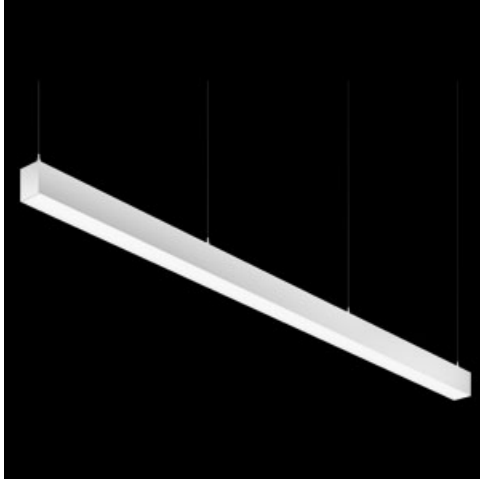

Product: X-LINE PRO COMPACT 4000 MICRO-PRM EDD 24 840 LINE / L-1128MM

Index: 19.4437.2323.24

Description

Light fitting made out of aluminium profile. Simple luminaire construction (no mounting plates or LED plates). LEDs in the standard version are mounted by inserting them into the slot in the middle of the profile. Direct (down) light distribution. Available optical systems: PMMA opal diffuser (PLX), microprismatic PMMA (Micro-PRM). The luminaire is available in a line version. Available colors: anodized aluminum, black RAL 9005, white RAL 9016 or any color from the RAL palette on request. Gray, white or black polycarbonate end caps. Plastic (HIPS) or aluminium plate masking the electronics compartment (only in luminaires with direct distribution). Possibility to use an aluminum snap-on aluminum cover and increase the IP rating to IP40. The use of luminaires typically for offices, public utility rooms, communication / common areas in multi-family buildings.

Mechanical data

Assembly	directly mounted to ceiling construction or surface mounted on slings using accessories
Material	aluminum
Color	anodised aluminum
Diffuser	Micro-PRM (micro-prismatic diffuser PMMA)
Impact resistant	IK04
Dimensions [mm]	1128 x 60 x 72