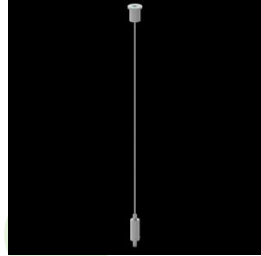

Product: X-LINE PRO COMPACT 4000 MICRO-PRM E 04 840 LINE / L-1128MM

Index: 19.4437.2321.04

Description

Light fitting made out of aluminium profile. Simple luminaire construction (no mounting plates or LED plates). LEDs in the standard version are mounted by inserting them into the slot in the middle of the profile. Direct (down) light distribution. Available optical systems: PMMA opal diffuser (PLX), microprismatic PMMA (Micro-PRM). The luminaire is available in a line version. Available colors: anodized aluminum, black RAL 9005, white RAL 9016 or any color from the RAL palette on request. Gray, white or black polycarbonate end caps. Plastic (HIPS) or aluminium plate masking the electronics compartment (only in luminaires with direct distribution). Possibility to use an aluminum snap-on aluminum cover and increase the IP rating to IP40. The use of luminaires typically for offices, public utility rooms, communication / common areas in multi-family buildings.

Mechanical data

Assembly	directly mounted to ceiling construction or surface mounted on slings using accessories
Material	aluminum
Color	RAL 9005 (black)
Diffuser	Micro-PRM (micro-prismatic diffuser PMMA)
Impact resistant	IK04
Dimensions [mm]	1128 x 60 x 72

A graph of light

Accessories

Index 6E1-500KW041P-3

Name SUSPENSION NEW TYPE-A 04
LENGHT 1,5M WIRE 3X 1-POINT

Index 19.3272.1205.00

Name SUSPENSION NEW TYPE-E
LENGHT-1,5 METER WITHOUT
WIRE 1-POINT

Index 19.2118.0001.04

Name X-LINE PRO COMPACT LINE L-
DOWN FRONT+END SET 04

Index 19.2118.0003.04

Name X-LINE PRO COMPACT LINE L-
DOWN MIDDLE SET 04

Index 19.2118.0006.04

Name X-LINE PRO COMPACT LINE L-
DOWN SURFACE FRONT+END
SET 04