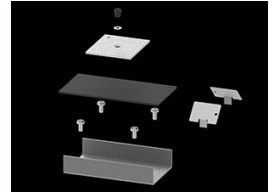

Index 19.2118.0003.04

Name X-LINE PRO COMPACT LINE L-
DOWN MIDDLE SET 04