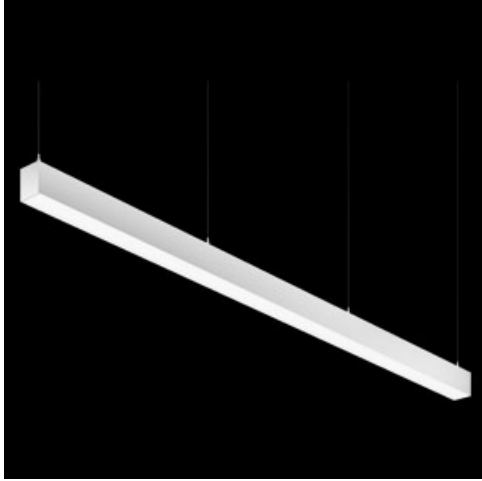

Product: X-LINE PRO COMPACT 4000 MICRO-PRM EDD 34 830 LINE / L-1128MM

Index: 19.4437.2313.34

Description

Light fitting made out of aluminium profile. Simple luminaire construction (no mounting plates or LED plates). LEDs in the standard version are mounted by inserting them into the slot in the middle of the profile. Direct (down) light distribution. Available optical systems: PMMA opal diffuser (PLX), microprismatic PMMA (Micro-PRM). The luminaire is available in a line version. Available colors: anodized aluminum, black RAL 9005, white RAL 9016 or any color from the RAL palette on request. Gray, white or black polycarbonate end caps. Plastic (HIPS) or aluminium plate masking the electronics compartment (only in luminaires with direct distribution). Possibility to use an aluminum snap-on aluminum cover and increase the IP rating to IP40. The use of luminaires typically for offices, public utility rooms, communication / common areas in multi-family buildings.

Mechanical data

Assembly	directly mounted to ceiling construction or surface mounted on slings using accessories
Material	aluminum
Color	RAL 9016 (white)
Diffuser	Micro-PRM (micro-prismatic diffuser PMMA)
Impact resistant	IK04
Dimensions [mm]	1128 x 60 x 72