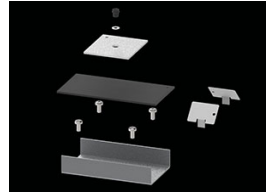

Product: X-LINE PRO COMPACT 4000 MICRO-PRM E 34 830 LINE / L-1128MM

Index: 19.4437.2311.34

Description

Light fitting made out of aluminium profile. Simple luminaire construction (no mounting plates or LED plates). LEDs in the standard version are mounted by inserting them into the slot in the middle of the profile. Direct (down) light distribution. Available optical systems: PMMA opal diffuser (PLX), microprismatic PMMA (Micro-PRM). The luminaire is available in a line version. Available colors: anodized aluminum, black RAL 9005, white RAL 9016 or any color from the RAL palette on request. Gray, white or black polycarbonate end caps. Plastic (HIPS) or aluminium plate masking the electronics compartment (only in luminaires with direct distribution). Possibility to use an aluminum snap-on aluminum cover and increase the IP rating to IP40. The use of luminaires typically for offices, public utility rooms, communication / common areas in multi-family buildings.

Mechanical data

Assembly	directly mounted to ceiling construction or surface mounted on slings using accessories
Material	aluminum
Color	RAL 9016 (white)
Diffuser	Micro-PRM (micro-prismatic diffuser PMMA)
Impact resistant	IK04
Weight [kg]	1,72
Dimensions [mm]	1128 x 60 x 72

A graph of light

Accessories

Index 19.3272.0301.34

Name SUSPENSION NEW TYPE-A 34
LENGHT 1,5M WIRE 3X 1-POINT

Index 19.3272.1205.00

Name SUSPENSION NEW TYPE-E
LENGHT-1,5 METER WITHOUT
WIRE 1-POINT

Index 19.2118.0001.34

Name X-LINE PRO COMPACT LINE L-
DOWN FRONT+END SET 34

Index 19.2118.0003.34

Name X-LINE PRO COMPACT LINE L-
DOWN MIDDLE SET 34

Index 19.2118.0006.34

Name X-LINE PRO COMPACT LINE L-
DOWN SURFACE FRONT+END
SET 34