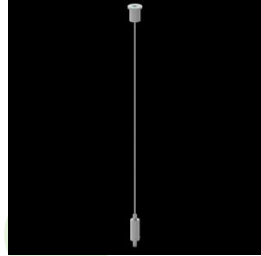

## Description

Light fitting made out of aluminium profile. Simple luminaire construction (no mounting plates or LED plates). LEDs in the standard version are mounted by inserting them into the slot in the middle of the profile. Direct (down) light distribution. Available optical systems: PMMA opal diffuser (PLX), microprismatic PMMA (Micro-PRM). The luminaire is available in a line version. Available colors: anodized aluminum, black RAL 9005, white RAL 9016 or any color from the RAL palette on request. Gray, white or black polycarbonate end caps. Plastic (HIPS) or aluminium plate masking the electronics compartment (only in luminaires with direct distribution). Possibility to use an aluminum snap-on aluminum cover and increase the IP rating to IP40. The use of luminaires typically for offices, public utility rooms, communication / common areas in multi-family buildings.

**Mechanical data**

Assembly	directly mounted to ceiling construction or surface mounted on slings using accessories
Material	aluminum
Color	RAL 9005 (black)
Diffuser	Micro-PRM (micro-prismatic diffuser PMMA)
Impact resistant	IK04
Dimensions [mm]	1128 x 60 x 72

## Accessories

Index 6E1-500KW041P-3

Name SUSPENSION NEW TYPE-A 04  
LENGHT 1,5M WIRE 3X 1-POINT

Index 19.3272.1205.00

Name SUSPENSION NEW TYPE-E  
LENGHT-1,5 METER WITHOUT  
WIRE 1-POINT

Index 19.2118.0001.04

Name X-LINE PRO COMPACT LINE L-  
DOWN FRONT+END SET 04

Index 19.2118.0003.04

Name X-LINE PRO COMPACT LINE L-  
DOWN MIDDLE SET 04

Index 19.2118.0006.04

Name X-LINE PRO COMPACT LINE L-  
DOWN SURFACE FRONT+END  
SET 04