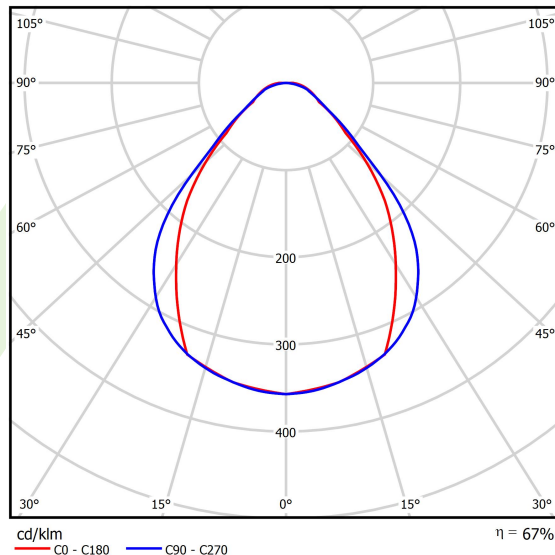

Mechanical data

Assembly	directly mounted to ceiling construction or surface mounted on slings using accessories
Material	aluminum
Color	RAL 9016 (white)
Diffuser	Micro-PRM (micro-prismatic diffuser PMMA)
Impact resistant	IK04
Dimensions [mm]	568 x 60 x 72

A graph of light