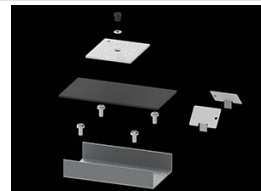

Product: X-LINE PRO COMPACT 2000 MICRO-PRM E 34 840 LINE / L-568MM

Index: 19.4437.2121.34

Description

Light fitting made out of aluminium profile. Simple luminaire construction (no mounting plates or LED plates). LEDs in the standard version are mounted by inserting them into the slot in the middle of the profile. Direct (down) light distribution. Available optical systems: PMMA opal diffuser (PLX), microprismatic PMMA (Micro-PRM). The luminaire is available in a line version. Available colors: anodized aluminum, black RAL 9005, white RAL 9016 or any color from the RAL palette on request. Gray, white or black polycarbonate end caps. Plastic (HIPS) or aluminium plate masking the electronics compartment (only in luminaires with direct distribution). Possibility to use an aluminum snap-on aluminum cover and increase the IP rating to IP40. The use of luminaires typically for offices, public utility rooms, communication / common areas in multi-family buildings.

Mechanical data

Assembly	directly mounted to ceiling construction or surface mounted on slings using accessories
Material	aluminum
Color	RAL 9016 (white)
Diffuser	Micro-PRM (micro-prismatic diffuser PMMA)
Impact resistant	IK04
Dimensions [mm]	568 x 60 x 72

A graph of light

Accessories

Index 19.3272.0301.34

Name SUSPENSION NEW TYPE-A 34
LENGHT 1,5M WIRE 3X 1-POINT

Index 19.3272.1205.00

Name SUSPENSION NEW TYPE-E
LENGHT-1,5 METER WITHOUT
WIRE 1-POINT

Index 19.2118.0001.34

Name X-LINE PRO COMPACT LINE L-
DOWN FRONT+END SET 34

Index 19.2118.0003.34

Name X-LINE PRO COMPACT LINE L-
DOWN MIDDLE SET 34

Index 19.2118.0006.34

Name X-LINE PRO COMPACT LINE L-
DOWN SURFACE FRONT+END
SET 34