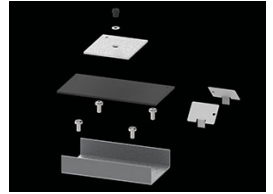

Product: X-LINE PRO COMPACT 2000 MICRO-PRM E 34 830 LINE / L-568MM

Index: 19.4437.2111.34

Description

Light fitting made out of aluminium profile. Simple luminaire construction (no mounting plates or LED plates). LEDs in the standard version are mounted by inserting them into the slot in the middle of the profile. Direct (down) light distribution. Available optical systems: PMMA opal diffuser (PLX), microprismatic PMMA (Micro-PRM). The luminaire is available in a line version. Available colors: anodized aluminum, black RAL 9005, white RAL 9016 or any color from the RAL palette on request. Gray, white or black polycarbonate end caps. Plastic (HIPS) or aluminium plate masking the electronics compartment (only in luminaires with direct distribution). Possibility to use an aluminum snap-on aluminum cover and increase the IP rating to IP40. The use of luminaires typically for offices, public utility rooms, communication / common areas in multi-family buildings.

Mechanical data

Assembly	directly mounted to ceiling construction or surface mounted on slings using accessories
Material	aluminum
Color	RAL 9016 (white)
Diffuser	Micro-PRM (micro-prismatic diffuser PMMA)
Impact resistant	IK04
Dimensions [mm]	568 x 60 x 72

A graph of light

Accessories

Index 19.3272.0301.34

Name SUSPENSION NEW TYPE-A 34
LENGHT 1,5M WIRE 3X 1-POINT

Index 19.3272.1205.00

Name SUSPENSION NEW TYPE-E
LENGHT-1,5 METER WITHOUT
WIRE 1-POINT

Index 19.2118.0001.34

Name X-LINE PRO COMPACT LINE L-
DOWN FRONT+END SET 34

Index 19.2118.0003.34

Name X-LINE PRO COMPACT LINE L-
DOWN MIDDLE SET 34

Index 19.2118.0006.34

Name X-LINE PRO COMPACT LINE L-
DOWN SURFACE FRONT+END
SET 34