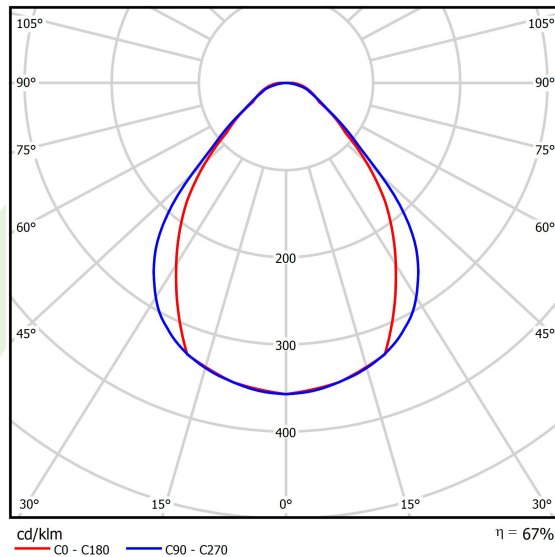

## Light and electrical data

Light source	<b>LED</b>
Luminous flux LED [lm]	<b>2140,1</b>
LED power [W]	<b>11,1</b>
Luminaire luminous flux [lm]	<b>1440,3</b>
Power of luminaire [W]	<b>13,1</b>
Luminaire's light efficiency [lm/W]	<b>109,9</b>
Color of the light [K]	<b>3000</b>
CRI	<b>&gt;80</b>
SDCM (LED sources)	<b>3</b>
Beam angle [°]	<b>(C0-C180) / (C90-C270) - 79,4° / 87,8°</b>
Photobiological risk class (IEC/EN 62471)	<b>RG0</b>
Protection against electric shock	<b>I</b>
Protection degree	<b>IP40</b>
Voltage	<b>220..240 V, 50..60 Hz</b>
Lifetime of LED sources [h]	<b>90000</b>
Lx/By	<b>L80/B10</b>
Operating temperature range [°C]	<b>5 ÷ 35</b>
Driver	<b>standard on/off (E)</b>
Power factor cos φ	<b>&gt;0,95</b>
Circuit load capacity	<b>46 (B10), 74 (B16), 72 (C10), 115 (C16)</b>

**A graph of light**