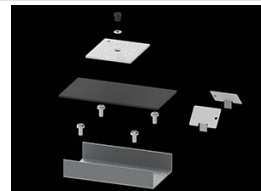

Index 19.2118.0003.24

Name X-LINE PRO COMPACT LINE L-
DOWN MIDDLE SET 24