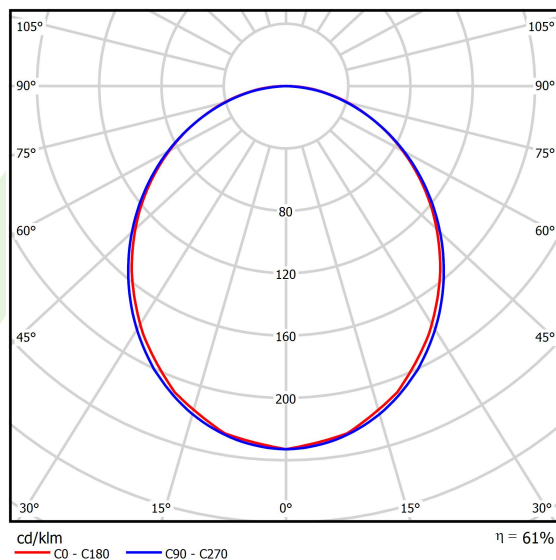

Mechanical data

Assembly	directly mounted to ceiling construction or surface mounted on slings using accessories
Material	aluminum
Color	RAL 9005 (black)
Diffuser	PLX (PMMA opal)
Impact resistant	IK04
Weight [kg]	3,34
Dimensions [mm]	2250 x 60 x 72

A graph of light