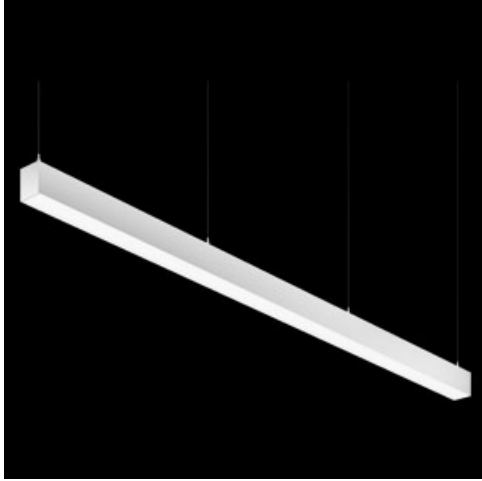

Product: X-LINE PRO COMPACT 6000 PLX E 04 840 LINE / L-1690MM

Index: 19.4437.1421.04

Description

Light fitting made out of aluminium profile. Simple luminaire construction (no mounting plates or LED plates). LEDs in the standard version are mounted by inserting them into the slot in the middle of the profile. Direct (down) light distribution. Available optical systems: PMMA opal diffuser (PLX), microprismatic PMMA (Micro-PRM). The luminaire is available in a line version. Available colors: anodized aluminum, black RAL 9005, white RAL 9016 or any color from the RAL palette on request. Gray, white or black polycarbonate end caps. Plastic (HIPS) or aluminium plate masking the electronics compartment (only in luminaires with direct distribution). Possibility to use an aluminum snap-on aluminum cover and increase the IP rating to IP40. The use of luminaires typically for offices, public utility rooms, communication / common areas in multi-family buildings.

Mechanical data

Assembly	directly mounted to ceiling construction or surface mounted on slings using accessories
Material	aluminum
Color	RAL 9005 (black)
Diffuser	PLX (PMMA opal)
Impact resistant	IK04
Dimensions [mm]	1690 x 60 x 72