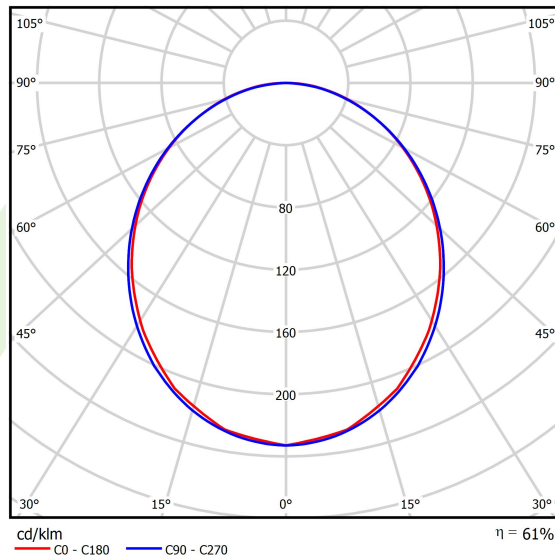

Mechanical data

Assembly	directly mounted to ceiling construction or surface mounted on slings using accessories
Material	aluminum
Color	anodised aluminum
Diffuser	PLX (PMMA opal)
Impact resistant	IK04
Dimensions [mm]	1690 x 60 x 72

A graph of light