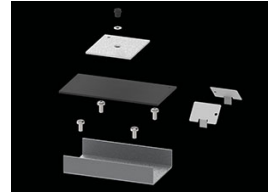

Index 19.2118.0003.24

Name X-LINE PRO COMPACT LINE L-
DOWN MIDDLE SET 24