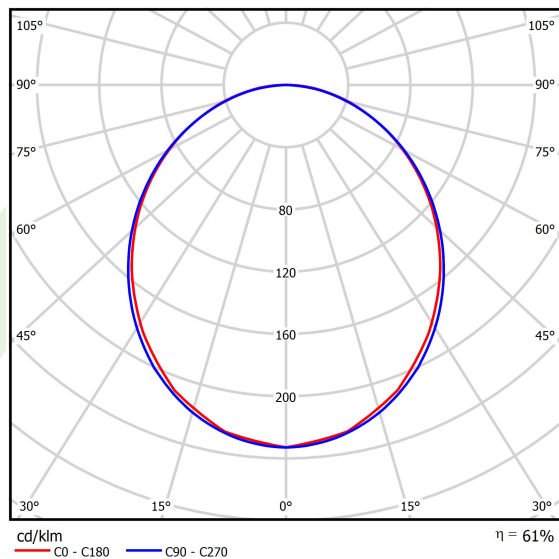

Mechanical data

Assembly	directly mounted to ceiling construction or surface mounted on slings using accessories
Material	aluminum
Color	anodised aluminum
Diffuser	PLX (PMMA opal)
Impact resistant	IK04
Dimensions [mm]	1128 x 60 x 72

A graph of light