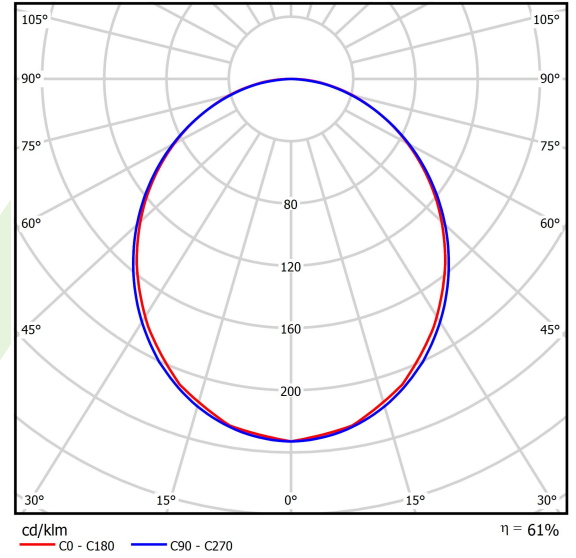

Mechanical data

Assembly	directly mounted to ceiling construction or surface mounted on slings using accessories
Material	aluminum
Color	anodised aluminum
Diffuser	PLX (PMMA opal)
Impact resistant	IK04
Dimensions [mm]	1128 x 60 x 72

A graph of light