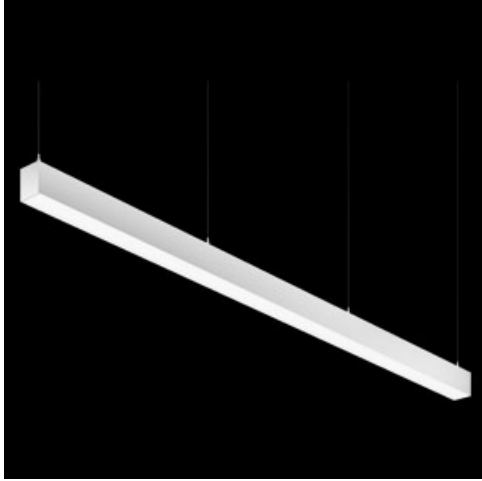

Product: X-LINE PRO COMPACT 3000 PLX EDD 04 840 LINE / L-848MM

Index: 19.4437.1223.04

Description

Light fitting made out of aluminium profile. Simple luminaire construction (no mounting plates or LED plates). LEDs in the standard version are mounted by inserting them into the slot in the middle of the profile. Direct (down) light distribution. Available optical systems: PMMA opal diffuser (PLX), microprismatic PMMA (Micro-PRM). The luminaire is available in a line version. Available colors: anodized aluminum, black RAL 9005, white RAL 9016 or any color from the RAL palette on request. Gray, white or black polycarbonate end caps. Plastic (HIPS) or aluminium plate masking the electronics compartment (only in luminaires with direct distribution). Possibility to use an aluminum snap-on aluminum cover and increase the IP rating to IP40. The use of luminaires typically for offices, public utility rooms, communication / common areas in multi-family buildings.

Mechanical data

Assembly	directly mounted to ceiling construction or surface mounted on slings using accessories
Material	aluminum
Color	RAL 9005 (black)
Diffuser	PLX (PMMA opal)
Impact resistant	IK04
Dimensions [mm]	848 x 60 x 72