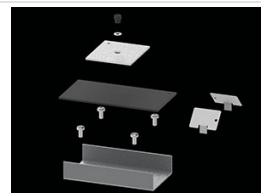

Index 19.2118.0003.24

Name X-LINE PRO COMPACT LINE L-
DOWN MIDDLE SET 24