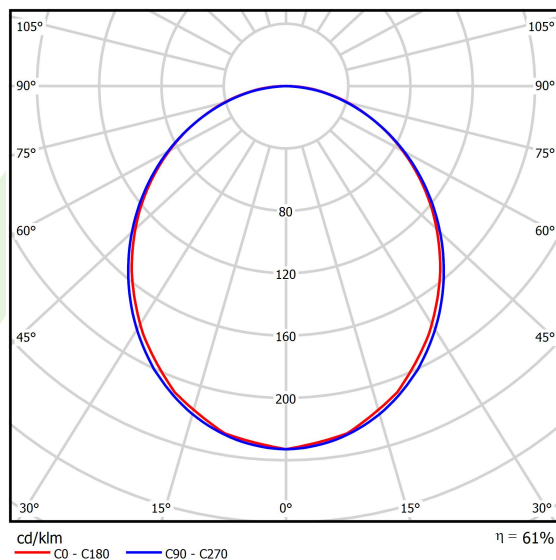

Mechanical data

Assembly	directly mounted to ceiling construction or surface mounted on slings using accessories
Material	aluminum
Color	anodised aluminum
Diffuser	PLX (PMMA opal)
Impact resistant	IK04
Weight [kg]	2,05
Dimensions [mm]	568 x 60 x 72

A graph of light