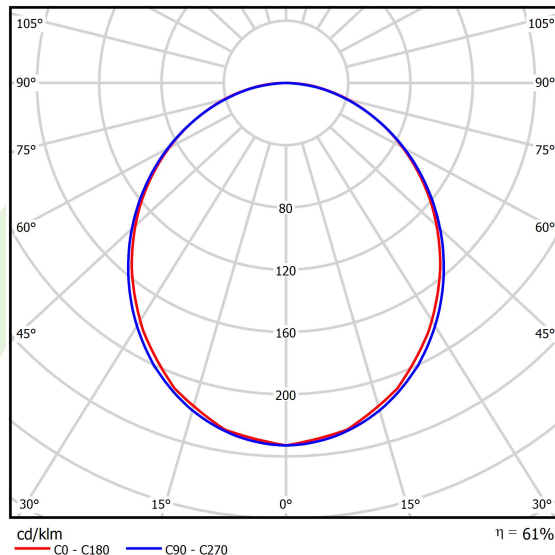

Mechanical data

Assembly	directly mounted to ceiling construction or surface mounted on slings using accessories
Material	aluminum
Color	RAL 9005 (black)
Diffuser	PLX (PMMA opal)
Impact resistant	IK04
Dimensions [mm]	568 x 60 x 72

A graph of light