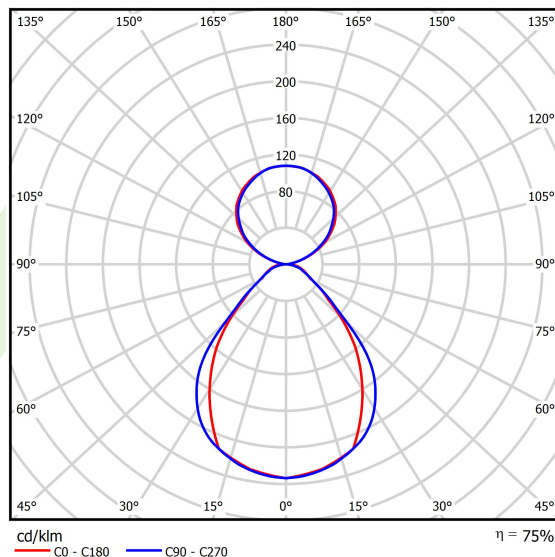

Mechanical data

Assembly	surface mounted on slings using accessories
Material	aluminum
Color	RAL 9016 (white)
Diffuser	PLX-T/Micro-PRM (transparent PMMA/micro-prismatic diffuser PMMA) [up/down]
Impact resistant	IK04
Dimensions [mm]	1690 x 60 x 72

A graph of light