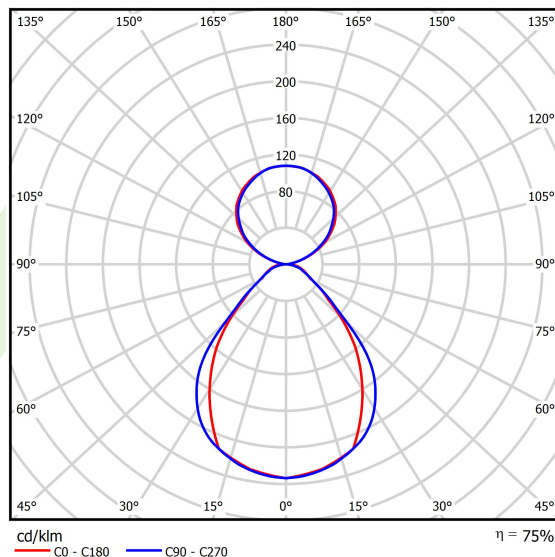

Mechanical data

Assembly	surface mounted on slings using accessories
Material	aluminum
Color	RAL 9016 (white)
Diffuser	PLX-T/Micro-PRM (transparent PMMA/micro-prismatic diffuser PMMA) [up/down]
Impact resistant	IK04
Dimensions [mm]	1128 x 60 x 72

A graph of light