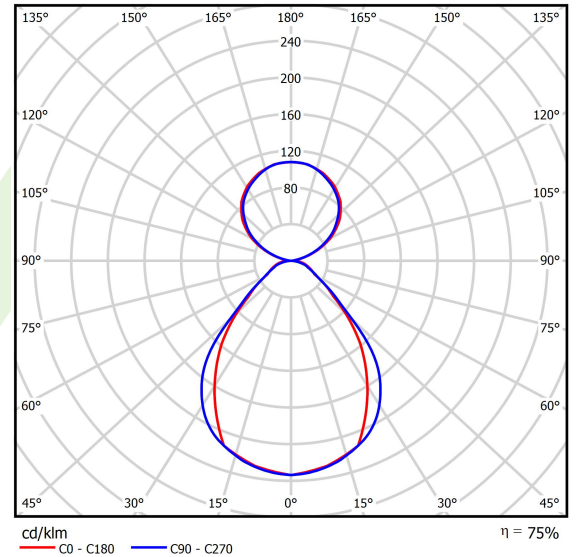

Mechanical data

Assembly	surface mounted on slings using accessories
Material	aluminum
Color	anodised aluminum
Diffuser	PLX-T/Micro-PRM (transparent PMMA/micro-prismatic diffuser PMMA) [up/down]
Impact resistant	IK04
Weight [kg]	1,72
Dimensions [mm]	848 x 60 x 72

A graph of light