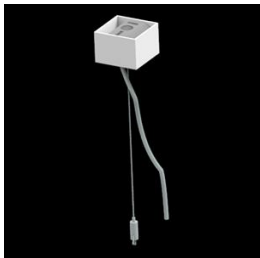

Product: X-LINE PRO COMPACT 1500/3000 PLX-T/MICRO-PRM E 24 840 LINE / L-848MM

Index: 19.4437.4821.24

Description

Light fitting made out of aluminium profile. Simple luminaire construction (no mounting plates or LED plates). LEDs in the standard version are mounted by inserting them into the slot in the middle of the profile. Direct-indirect (up&down) light distribution. Available optical systems: PMMA opal diffuser (PLX), microprismatic PMMA (Micro-PRM). Diffuser used for indirect light distribution (at the top of the luminaire) available only in the PLX-T version (transparent PMMA). The luminaire is available in a line version. Available colors: anodized aluminum, black RAL 9005, white RAL 9016 or any color from the RAL palette on request. Gray, white or black polycarbonate end caps. Plastic plate (HIPS) masking the electronics compartment (only in luminaires with direct distribution). Possibility to use an aluminum snap-on aluminum cover and increase the IP rating to IP40. The use of luminaires typically for offices, public utility rooms, communication / common areas in multi-family buildings.

Mechanical data

Assembly	surface mounted on slings using accessories
Material	aluminum
Color	anodised aluminum
Diffuser	PLX-T/Micro-PRM (transparent PMMA/micro-prismatic diffuser PMMA) [up/down]
Impact resistant	IK04
Weight [kg]	1,72
Dimensions [mm]	848 x 60 x 72

A graph of light

Accessories

Index 6E1-500KWAN1P-3
Name SUSPENSION NEW TYPE-A 24
LENGHT 1,5M WIRE 3X 1-POINT

Index 19.3272.1205.00
Name SUSPENSION NEW TYPE-E
LENGHT-1,5 METER WITHOUT
WIRE 1-POINT

Index 19.2118.0004.24
Name X-LINE PRO COMPACT LINE
FRONT+END SET 24