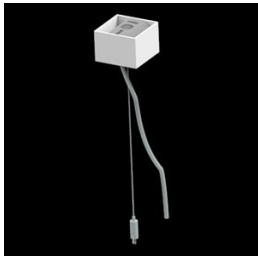

Product: X-LINE PRO COMPACT 1000/2000 PLX-T/MICRO-PRM E 34 840 LINE / L-568MM

Index: 19.4437.4721.34

Description

Light fitting made out of aluminium profile. Simple luminaire construction (no mounting plates or LED plates). LEDs in the standard version are mounted by inserting them into the slot in the middle of the profile. Direct-indirect (up&down) light distribution. Available optical systems: PMMA opal diffuser (PLX), microprismatic PMMA (Micro-PRM). Diffuser used for indirect light distribution (at the top of the luminaire) available only in the PLX-T version (transparent PMMA). The luminaire is available in a line version. Available colors: anodized aluminum, black RAL 9005, white RAL 9016 or any color from the RAL palette on request. Gray, white or black polycarbonate end caps. Plastic plate (HIPS) masking the electronics compartment (only in luminaires with direct distribution). Possibility to use an aluminum snap-on aluminum cover and increase the IP rating to IP40. The use of luminaires typically for offices, public utility rooms, communication / common areas in multi-family buildings.

Mechanical data

Assembly	surface mounted on slings using accessories
Material	aluminum
Color	RAL 9016 (white)
Diffuser	PLX-T/Micro-PRM (transparent PMMA/micro-prismatic diffuser PMMA) [up/down]
Impact resistant	IK04
Dimensions [mm]	568 x 60 x 72

A graph of light

Accessories

Index 19.3272.0301.34
Name SUSPENSION NEW TYPE-A 34
LENGHT 1,5M WIRE 3X 1-POINT

Index 19.3272.1205.00
Name SUSPENSION NEW TYPE-E
LENGHT-1,5 METER WITHOUT
WIRE 1-POINT

Index 19.2118.0004.34
Name X-LINE PRO COMPACT LINE
FRONT+END SET 34