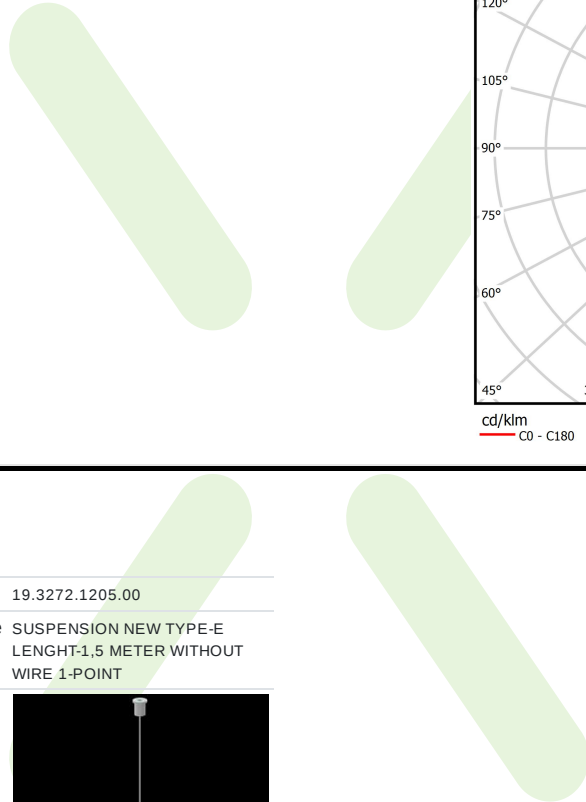

Mechanical data

Assembly	surface mounted on slings using accessories
Material	aluminum
Color	RAL 9016 (white)
Diffuser	PLX-T/PLX (transparent PMMA/PMMA opal) [up/down]
Impact resistant	IK04
Dimensions [mm]	1132 x 60 x 72

A graph of light