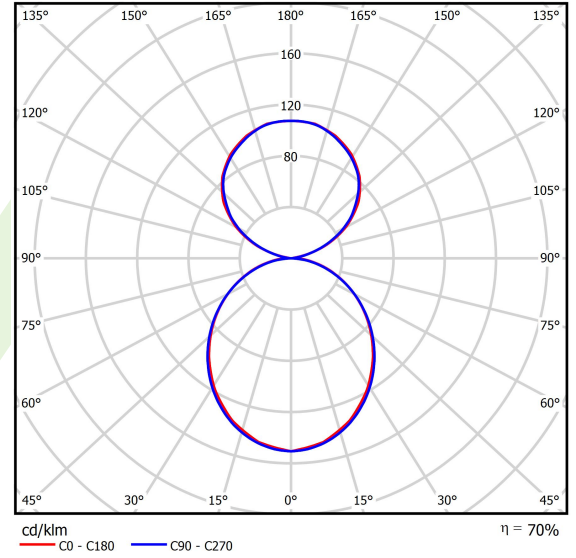

Mechanical data

Assembly	surface mounted on slings using accessories
Material	aluminum
Color	RAL 9016 (white)
Diffuser	PLX-T/PLX (transparent PMMA/PMMA opal) [up/down]
Impact resistant	IK04
Dimensions [mm]	1132 x 60 x 72

A graph of light