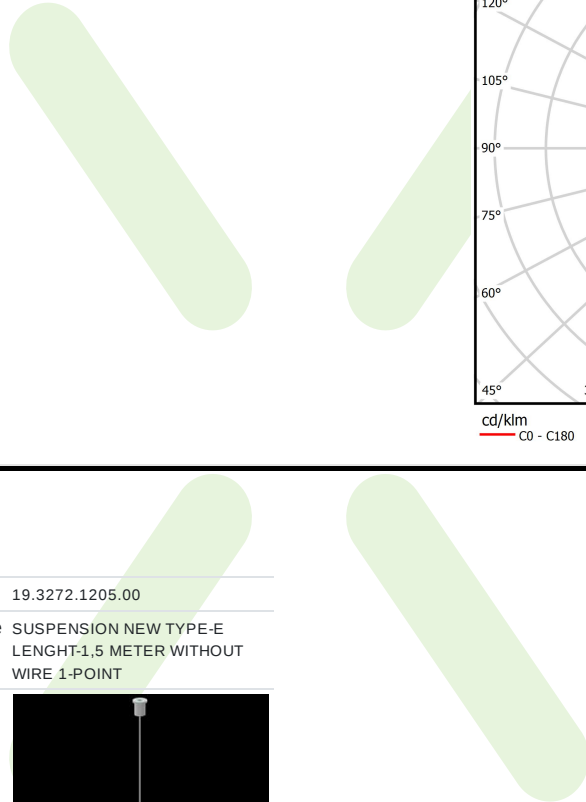

Mechanical data

Assembly	surface mounted on slings using accessories
Material	aluminum
Color	RAL 9016 (white)
Diffuser	PLX-T/PLX (transparent PMMA/PMMA opal) [up/down]
Impact resistant	IK04
Dimensions [mm]	852 x 60 x 72

A graph of light