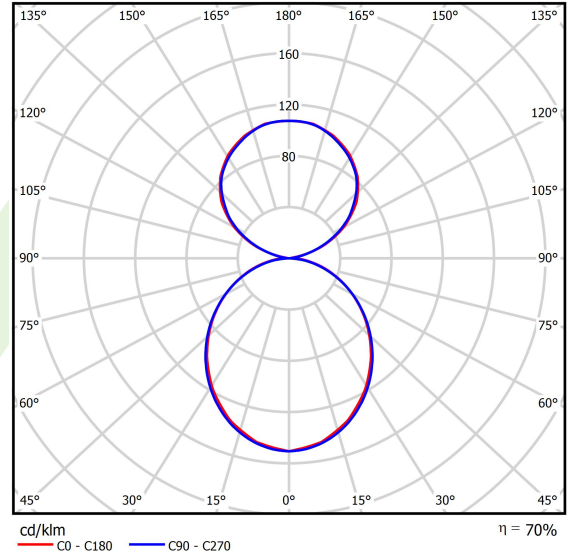

Mechanical data

Assembly	surface mounted on slings using accessories
Material	aluminum
Color	RAL 9016 (white)
Diffuser	PLX-T/PLX (transparent PMMA/PMMA opal) [up/down]
Impact resistant	IK04
Dimensions [mm]	852 x 60 x 72

A graph of light