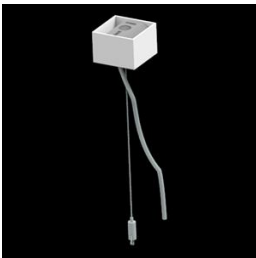

## Description

Light fitting made out of aluminium profile. Simple luminaire construction (no mounting plates or LED plates). LEDs in the standard version are mounted by inserting them into the slot in the middle of the profile. Direct (down) light distribution. Available optical systems: PMMA opal diffuser (PLX), microprismatic PMMA (Micro-PRM). The luminaire is available in a single version. Available colors: anodized aluminum, black RAL 9005, white RAL 9016 or any color from the RAL palette on request. Gray, white or black polycarbonate end caps. Plastic plate (HIPS) masking the electronics compartment (only in luminaires with direct distribution). Possibility to use an aluminum snap-on aluminum cover and increase the IP rating to IP40. The use of luminaires typically for offices, public utility rooms, communication / common areas in multi-family buildings.

**Mechanical data**

Assembly	directly mounted to ceiling construction or surface mounted on slings using accessories
Material	aluminum
Color	anodised aluminum
Diffuser	Micro-PRM (micro-prismatic diffuser PMMA)
Impact resistant	IK04
Weight [kg]	3
Dimensions [mm]	2254 x 60 x 72

**A graph of light**

**Accessories**

Index 6E1-500KWAN1P-5

Name SUSPENSION NEW TYPE-A 24  
LENGHT 1,5M WIRE 5X 1-POINT

Index 19.3272.1205.00

Name SUSPENSION NEW TYPE-E  
LENGHT-1,5 METER WITHOUT  
WIRE 1-POINT