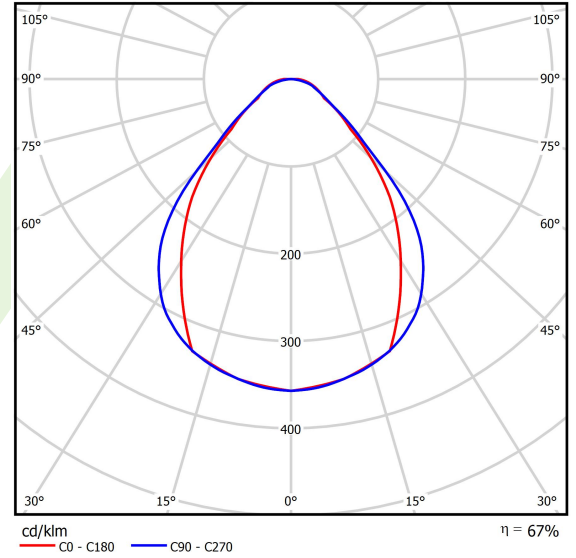

Mechanical data

Assembly	directly mounted to ceiling construction or surface mounted on slings using accessories
Material	aluminum
Color	anodised aluminum
Diffuser	Micro-PRM (micro-prismatic diffuser PMMA)
Impact resistant	IK04
Weight [kg]	3
Dimensions [mm]	2254 x 60 x 72

A graph of light