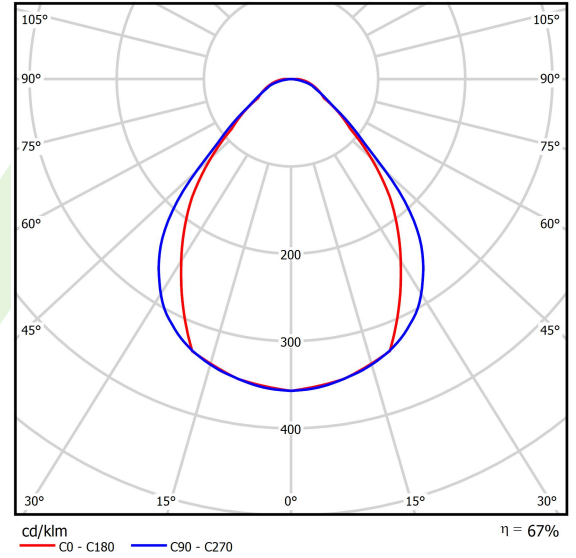

Mechanical data

Assembly	directly mounted to ceiling construction or surface mounted on slings using accessories
Material	aluminum
Color	RAL 9016 (white)
Diffuser	Micro-PRM (micro-prismatic diffuser PMMA)
Impact resistant	IK04
Weight [kg]	3,5
Dimensions [mm]	2254 x 60 x 72

A graph of light