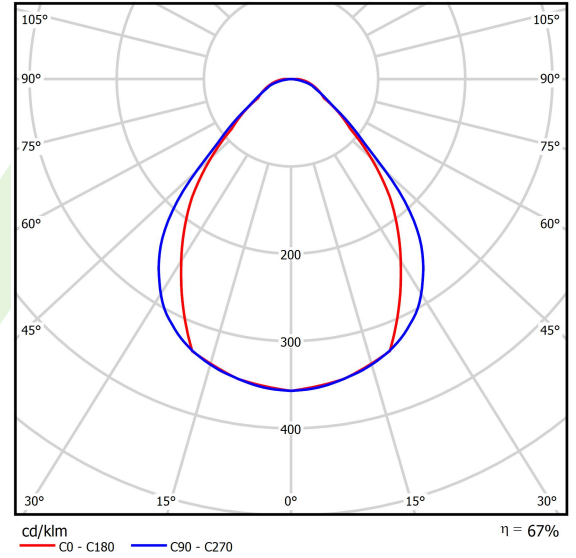

Mechanical data

Assembly	directly mounted to ceiling construction or surface mounted on slings using accessories
Material	aluminum
Color	anodised aluminum
Diffuser	Micro-PRM (micro-prismatic diffuser PMMA)
Impact resistant	IK04
Weight [kg]	3,02
Dimensions [mm]	2254 x 60 x 72

A graph of light