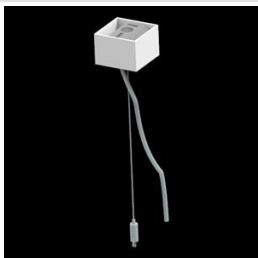

Product: X-LINE PRO COMPACT 8000 MICRO-PRM E 04 840 / L-2254MM

Index: 19.4436.2521.04

Description

Light fitting made out of aluminium profile. Simple luminaire construction (no mounting plates or LED plates). LEDs in the standard version are mounted by inserting them into the slot in the middle of the profile. Direct (down) light distribution. Available optical systems: PMMA opal diffuser (PLX), microprismatic PMMA (Micro-PRM). The luminaire is available in a single version. Available colors: anodized aluminum, black RAL 9005, white RAL 9016 or any color from the RAL palette on request. Gray, white or black polycarbonate end caps. Plastic plate (HIPS) masking the electronics compartment (only in luminaires with direct distribution). Possibility to use an aluminum snap-on aluminum cover and increase the IP rating to IP40. The use of luminaires typically for offices, public utility rooms, communication / common areas in multi-family buildings.

Mechanical data

Assembly	directly mounted to ceiling construction or surface mounted on slings using accessories
Material	aluminum
Color	RAL 9005 (black)
Diffuser	Micro-PRM (micro-prismatic diffuser PMMA)
Impact resistant	IK04
Weight [kg]	3,07
Dimensions [mm]	2254 x 60 x 72

A graph of light

Accessories

Index 6E1-500KW041P-3

Name SUSPENSION NEW TYPE-A 04
LENGHT 1,5M WIRE 3X 1-POINT

Index 19.3272.1205.00

Name SUSPENSION NEW TYPE-E
LENGHT-1,5 METER WITHOUT
WIRE 1-POINT

Index 19.2117.0007.04