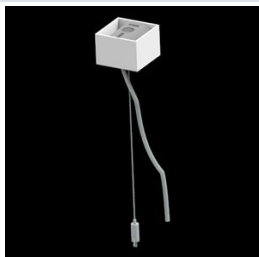

## Description

Light fitting made out of aluminium profile. Simple luminaire construction (no mounting plates or LED plates). LEDs in the standard version are mounted by inserting them into the slot in the middle of the profile. Direct (down) light distribution. Available optical systems: PMMA opal diffuser (PLX), microprismatic PMMA (Micro-PRM). The luminaire is available in a single version. Available colors: anodized aluminum, black RAL 9005, white RAL 9016 or any color from the RAL palette on request. Gray, white or black polycarbonate end caps. Plastic plate (HIPS) masking the electronics compartment (only in luminaires with direct distribution). Possibility to use an aluminum snap-on aluminum cover and increase the IP rating to IP40. The use of luminaires typically for offices, public utility rooms, communication / common areas in multi-family buildings.

**Mechanical data**

Assembly	directly mounted to ceiling construction or surface mounted on slings using accessories
Material	aluminum
Color	anodised aluminum
Diffuser	Micro-PRM (micro-prismatic diffuser PMMA)
Impact resistant	IK04
Dimensions [mm]	2254 x 60 x 72

**A graph of light**

**Accessories**

Index 6E1-500KWAN1P-5  
 Name SUSPENSION NEW TYPE-A 24  
 LENGHT 1,5M WIRE 5X 1-POINT

Index 19.3272.1205.00  
 Name SUSPENSION NEW TYPE-E  
 LENGHT-1,5 METER WITHOUT  
 WIRE 1-POINT