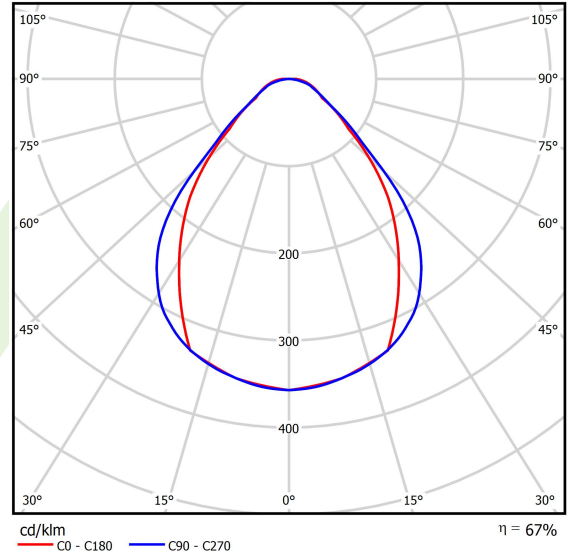

Mechanical data

Assembly	directly mounted to ceiling construction or surface mounted on slings using accessories
Material	aluminum
Color	RAL 9005 (black)
Diffuser	Micro-PRM (micro-prismatic diffuser PMMA)
Impact resistant	IK04
Dimensions [mm]	2254 x 60 x 72

A graph of light