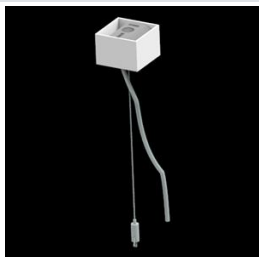

Product: X-LINE PRO COMPACT 8000 MICRO-PRM E 04 830 / L-2254MM

Index: 19.4436.2511.04

Description

Light fitting made out of aluminium profile. Simple luminaire construction (no mounting plates or LED plates). LEDs in the standard version are mounted by inserting them into the slot in the middle of the profile. Direct (down) light distribution. Available optical systems: PMMA opal diffuser (PLX), microprismatic PMMA (Micro-PRM). The luminaire is available in a single version. Available colors: anodized aluminum, black RAL 9005, white RAL 9016 or any color from the RAL palette on request. Gray, white or black polycarbonate end caps. Plastic plate (HIPS) masking the electronics compartment (only in luminaires with direct distribution). Possibility to use an aluminum snap-on aluminum cover and increase the IP rating to IP40. The use of luminaires typically for offices, public utility rooms, communication / common areas in multi-family buildings.

Mechanical data

Assembly	directly mounted to ceiling construction or surface mounted on slings using accessories
Material	aluminum
Color	RAL 9005 (black)
Diffuser	Micro-PRM (micro-prismatic diffuser PMMA)
Impact resistant	IK04
Dimensions [mm]	2254 x 60 x 72

A graph of light

Accessories

Index 6E1-500KW041P-3

Name SUSPENSION NEW TYPE-A 04
LENGHT 1,5M WIRE 3X 1-POINT

Index 19.3272.1205.00

Name SUSPENSION NEW TYPE-E
LENGHT-1,5 METER WITHOUT
WIRE 1-POINT

Index 19.2117.0007.04