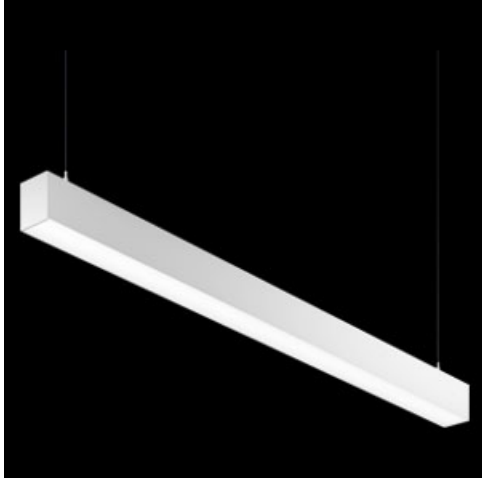

Product: X-LINE PRO COMPACT 8000 MICRO-PRM E 04 830 / L-2254MM

Index: 19.4436.2511.04

Description

Light fitting made out of aluminium profile. Simple luminaire construction (no mounting plates or LED plates). LEDs in the standard version are mounted by inserting them into the slot in the middle of the profile. Direct (down) light distribution. Available optical systems: PMMA opal diffuser (PLX), microprismatic PMMA (Micro-PRM). The luminaire is available in a single version. Available colors: anodized aluminum, black RAL 9005, white RAL 9016 or any color from the RAL palette on request. Gray, white or black polycarbonate end caps. Plastic plate (HIPS) masking the electronics compartment (only in luminaires with direct distribution). Possibility to use an aluminum snap-on aluminum cover and increase the IP rating to IP40. The use of luminaires typically for offices, public utility rooms, communication / common areas in multi-family buildings.

Mechanical data

Assembly	directly mounted to ceiling construction or surface mounted on slings using accessories
Material	aluminum
Color	RAL 9005 (black)
Diffuser	Micro-PRM (micro-prismatic diffuser PMMA)
Impact resistant	IK04
Dimensions [mm]	2254 x 60 x 72