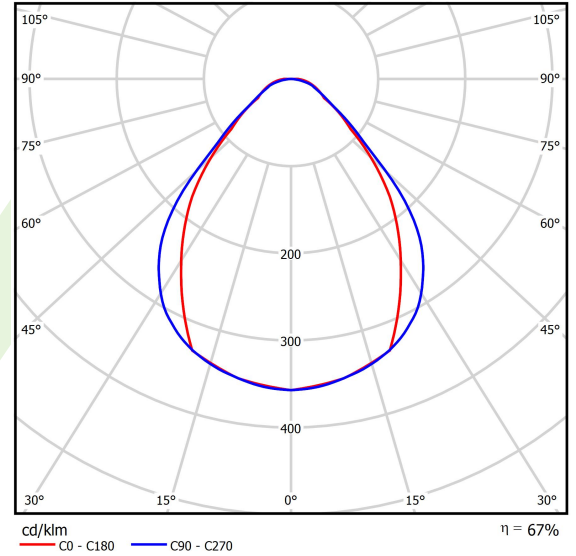

Mechanical data

Assembly	directly mounted to ceiling construction or surface mounted on slings using accessories
Material	aluminum
Color	RAL 9005 (black)
Diffuser	Micro-PRM (micro-prismatic diffuser PMMA)
Impact resistant	IK04
Dimensions [mm]	1694 x 60 x 72

A graph of light