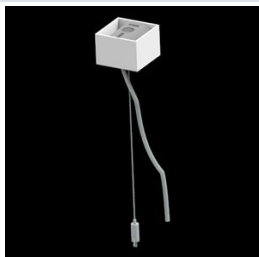

Product: X-LINE PRO COMPACT 6000 MICRO-PRM E 34 840 / L-1694MM

Index: 19.4436.2421.34

Description

Light fitting made out of aluminium profile. Simple luminaire construction (no mounting plates or LED plates). LEDs in the standard version are mounted by inserting them into the slot in the middle of the profile. Direct (down) light distribution. Available optical systems: PMMA opal diffuser (PLX), microprismatic PMMA (Micro-PRM). The luminaire is available in a single version. Available colors: anodized aluminum, black RAL 9005, white RAL 9016 or any color from the RAL palette on request. Gray, white or black polycarbonate end caps. Plastic plate (HIPS) masking the electronics compartment (only in luminaires with direct distribution). Possibility to use an aluminum snap-on aluminum cover and increase the IP rating to IP40. The use of luminaires typically for offices, public utility rooms, communication / common areas in multi-family buildings.

Mechanical data

Assembly	directly mounted to ceiling construction or surface mounted on slings using accessories
Material	aluminum
Color	RAL 9016 (white)
Diffuser	Micro-PRM (micro-prismatic diffuser PMMA)
Impact resistant	IK04
Dimensions [mm]	1694 x 60 x 72

A graph of light

Accessories

Index 19.3272.0301.34
 Name SUSPENSION NEW TYPE-A 34
 LENGHT 1,5M WIRE 3X 1-POINT

Index 19.3272.1205.00
 Name SUSPENSION NEW TYPE-E
 LENGHT-1,5 METER WITHOUT
 WIRE 1-POINT

Index 19.2117.0007.34
 Name X-LINE PRO COMPACT L-DOWN
 SURFACE BRACKET SET 34