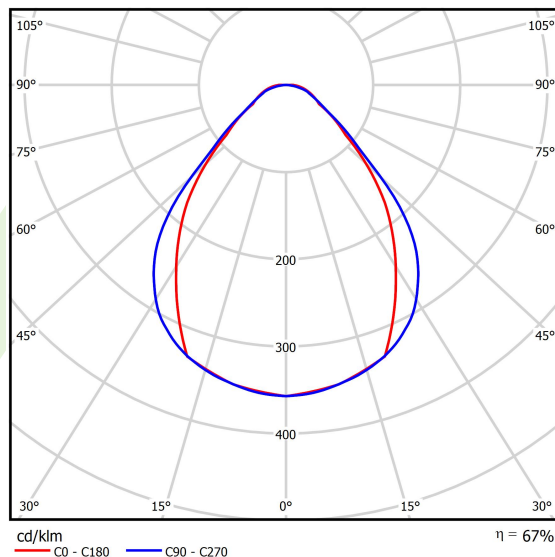

## Light and electrical data

Light source	<b>LED</b>
Luminous flux LED [lm]	<b>6687</b>
LED power [W]	<b>33,3</b>
Luminaire luminous flux [lm]	<b>4500,4</b>
Power of luminaire [W]	<b>37,8</b>
Luminaire's light efficiency [lm/W]	<b>119,1</b>
Color of the light [K]	<b>4000</b>
CRI	<b>&gt;80</b>
SDCM (LED sources)	<b>3</b>
Beam angle [°]	<b>(C0-C180) / (C90-C270) - 79,4° / 87,8°</b>
Photobiological risk class (IEC/EN 62471)	<b>RG0</b>
Protection against electric shock	<b>I</b>
Protection degree	<b>IP40</b>
Voltage	<b>220..240 V, 50..60 Hz</b>
Lifetime of LED sources [h]	<b>90000</b>
Lx/By	<b>L80/B10</b>
Operating temperature range [°C]	<b>5 ÷ 35</b>
Driver	<b>standard on/off (E)</b>
Power factor cos φ	<b>&gt;0,95</b>
Circuit load capacity	<b>25 (B10), 40 (B16), 39 (C10), 62 (C16)</b>

## A graph of light