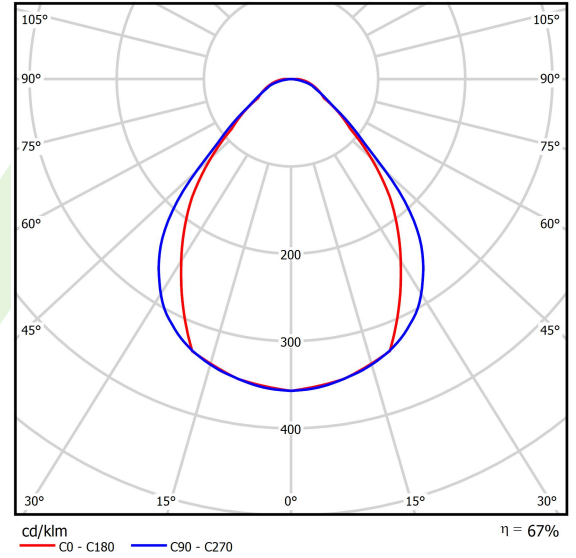

Mechanical data

Assembly	directly mounted to ceiling construction or surface mounted on slings using accessories
Material	aluminum
Color	RAL 9005 (black)
Diffuser	Micro-PRM (micro-prismatic diffuser PMMA)
Impact resistant	IK04
Weight [kg]	2,3
Dimensions [mm]	1694 x 60 x 72

A graph of light