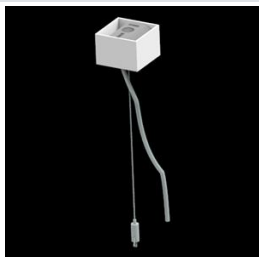

Product: X-LINE PRO COMPACT 6000 MICRO-PRM EDD 24 830 / L-1694MM

Index: 19.4436.2413.24

Description

Light fitting made out of aluminium profile. Simple luminaire construction (no mounting plates or LED plates). LEDs in the standard version are mounted by inserting them into the slot in the middle of the profile. Direct (down) light distribution. Available optical systems: PMMA opal diffuser (PLX), microprismatic PMMA (Micro-PRM). The luminaire is available in a single version. Available colors: anodized aluminum, black RAL 9005, white RAL 9016 or any color from the RAL palette on request. Gray, white or black polycarbonate end caps. Plastic plate (HIPS) masking the electronics compartment (only in luminaires with direct distribution). Possibility to use an aluminum snap-on aluminum cover and increase the IP rating to IP40. The use of luminaires typically for offices, public utility rooms, communication / common areas in multi-family buildings.

Mechanical data

Assembly	directly mounted to ceiling construction or surface mounted on slings using accessories
Material	aluminum
Color	anodised aluminum
Diffuser	Micro-PRM (micro-prismatic diffuser PMMA)
Impact resistant	IK04
Dimensions [mm]	1694 x 60 x 72

A graph of light

Accessories

Index 6E1-500KWAN1P-5

Name SUSPENSION NEW TYPE-A 24
LENGHT 1,5M WIRE 5X 1-POINT

Index 19.3272.1205.00

Name SUSPENSION NEW TYPE-E
LENGHT-1,5 METER WITHOUT
WIRE 1-POINT

Index 19.2117.0007.24