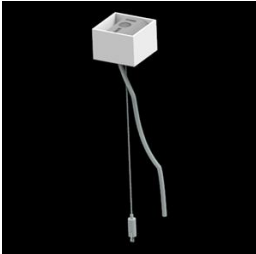

## Description

Light fitting made out of aluminium profile. Simple luminaire construction (no mounting plates or LED plates). LEDs in the standard version are mounted by inserting them into the slot in the middle of the profile. Direct (down) light distribution. Available optical systems: PMMA opal diffuser (PLX), microprismatic PMMA (Micro-PRM). The luminaire is available in a single version. Available colors: anodized aluminum, black RAL 9005, white RAL 9016 or any color from the RAL palette on request. Gray, white or black polycarbonate end caps. Plastic plate (HIPS) masking the electronics compartment (only in luminaires with direct distribution). Possibility to use an aluminum snap-on aluminum cover and increase the IP rating to IP40. The use of luminaires typically for offices, public utility rooms, communication / common areas in multi-family buildings.

**Mechanical data**

Assembly	directly mounted to ceiling construction or surface mounted on slings using accessories
Material	aluminum
Color	RAL 9005 (black)
Diffuser	Micro-PRM (micro-prismatic diffuser PMMA)
Impact resistant	IK04
Dimensions [mm]	1694 x 60 x 72

**A graph of light**

**Accessories**

Index 6E1-500KW041P-5

Name SUSPENSION NEW TYPE-A 04  
LENGHT 1,5M WIRE 5X 1-POINT

Index 19.3272.1205.00

Name SUSPENSION NEW TYPE-E  
LENGHT-1,5 METER WITHOUT  
WIRE 1-POINT